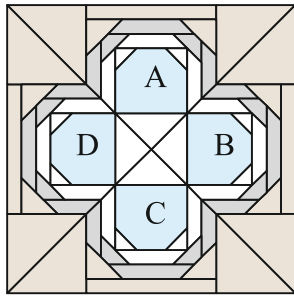

# Blumenkachel - Flower tile

ca 15 x 15 cm - about 6 x 6"

© 2019 Ula Lenz

1 Inch

*Sewing order:*  
*Seen from fabric side - Mirror image:*  
A + B  
C + D  
AB + CD